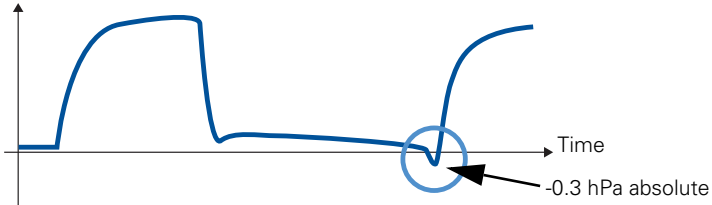

Pressure

Time

-0.3 hPa absolute